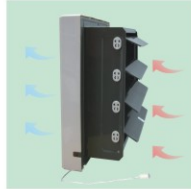

WALL MOUNT RANGE

PULLCORD SHUTTER (REVERSIBLE) SERIES

REA11-20B2
REA11-25B2
REA11-30B2

AIR INTAKE

OFF

REA12-20B2
REA12-25B2
REA12-30B2

AIR EXHAUST

WALL MOUNT RANGE